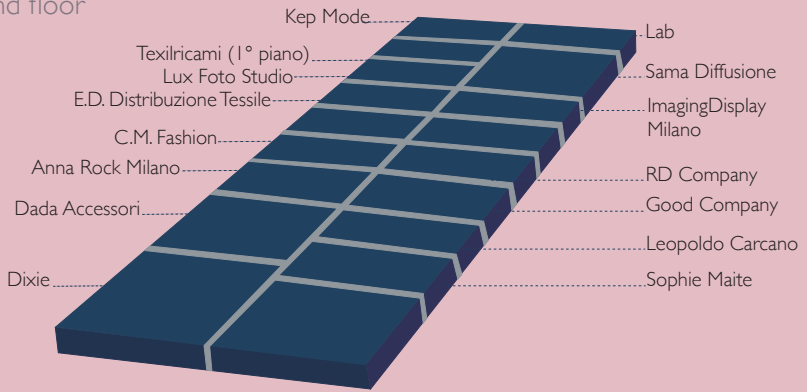

M1 Pavilion

piano terra / ground floor